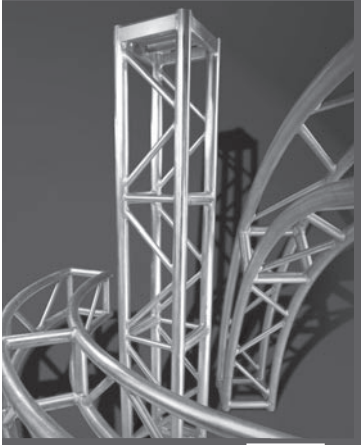

High Quality Truss Manufacturer
TRUSS, SUPPORT SYSTEMS AND STAGING.

General

STANDARD CORNER BLOCK CODE

www.arcofab.com

CEC - 2020 - 690SSTW